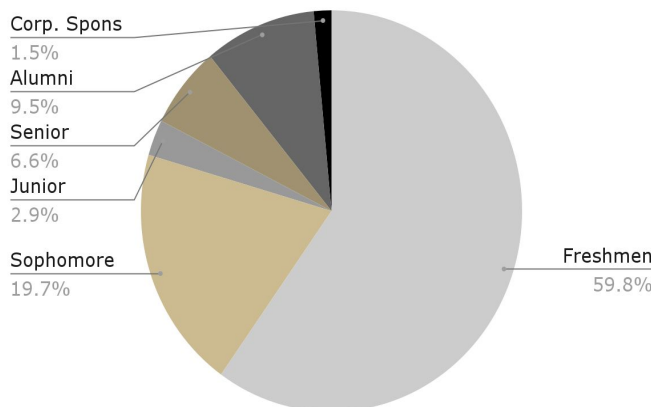

2021 DLC Attendees